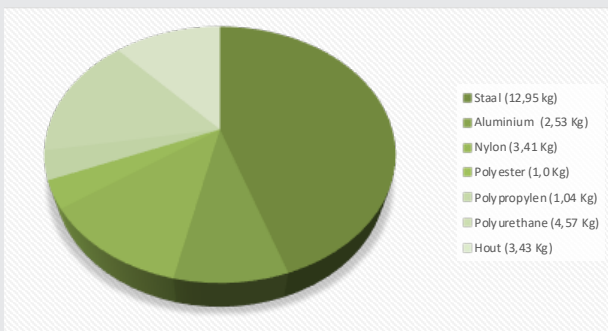

Use of low-emission materials

> **ISO 14001**

ISO 14001

Aandeel Materiaal // Material contents

Materiaal Material	Waarvan gerecycled Which recycled	Recyclebaar Recyclable
Staal // Steel	56%	100%
Aluminium	100%	100%
Nylon	100%	100%
Polyester	0%	100%
Polypropylen	0%	100%
Polyurethanes	0%	0%
Hout // Wood	0%	100%