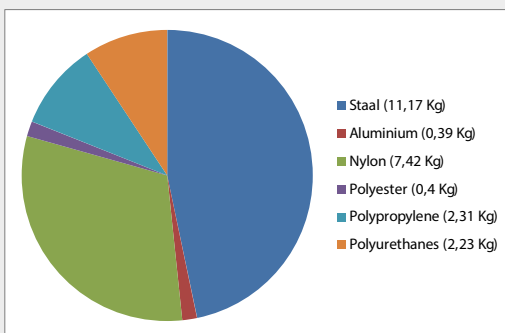

Use of low-emission materials

> **ISO 14001**

ISO 14001

Aandeel Materiaal // Material contents

Materiaal Material	Waarvan gerecycled Which recycled	Recyclebaar Recyclable
Staal // Steel	50%	100%
Aluminium	100%	100%
Nylon	100%	100%
Polyester	100%	100%
Polypropylene	100%	100%
Polyurethanes	0%	90%